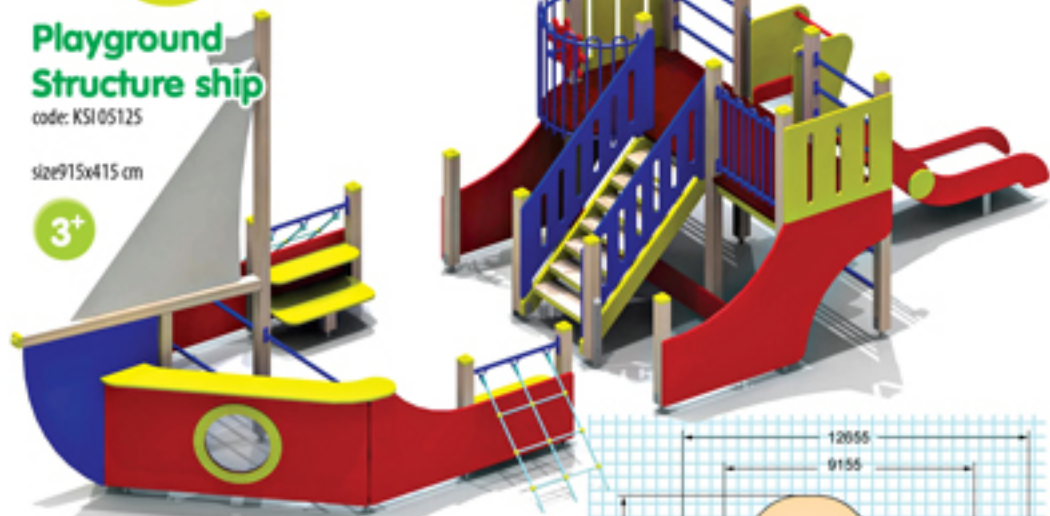

Playground Structure ship

code: KSI 05125

size 915x415 cm

3+