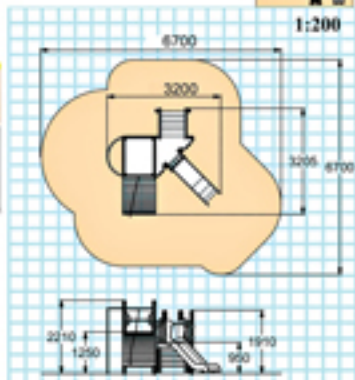

Playground Structure

code: KSI 05143

size 320x320 cm

2+

Playground Structure

2+

code: KSI 05144

size 320x320x259 cm