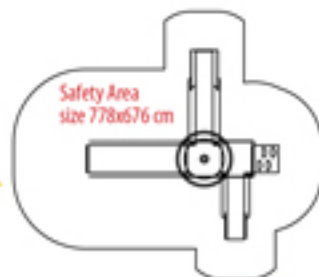

Playground Structure xa201

code: HOL 11112

size 486x475 cm

3+