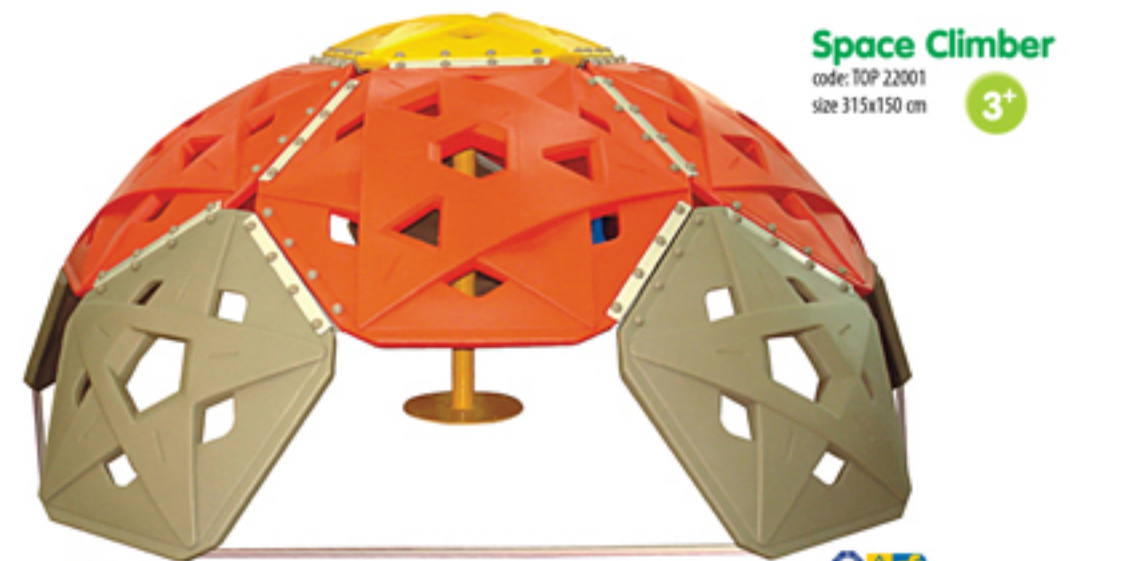

size 383x112x1447 cm

Climber
xcr10

code: HOL 88003

size 248x167 cm

3+

Space Climber

code: TOP 22001

size 315x150 cm