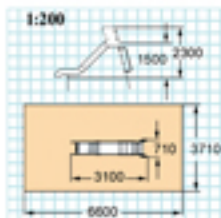

Big slide

3+

code: KSI 04203