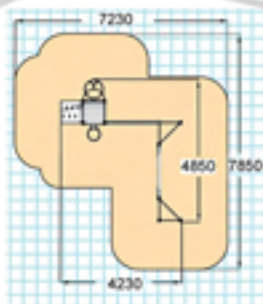

Playground Structure 5341

code: KSI 05341

size 618x830x279 cm • safety area 915x1230 cm

6+

Playground Structure 6302

code: KSI 06302

size 423x485x264 cm • safety area 723x785 cm

6+