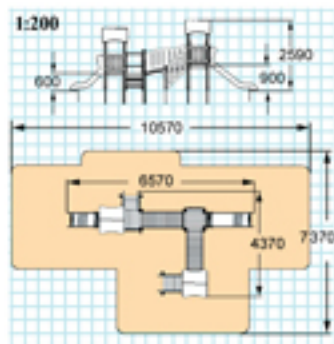

Playground Structure

2+

code: KSI 05146

size 657x437x259 cm